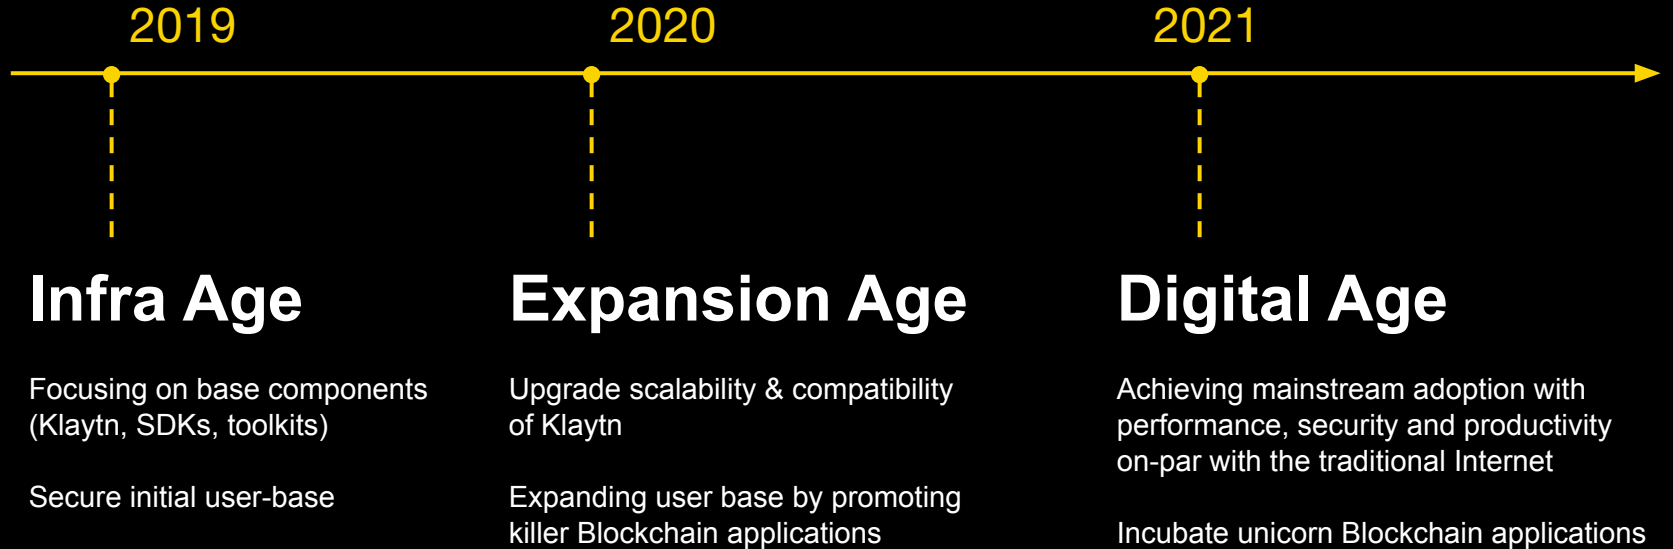

Klaytn World Timeline