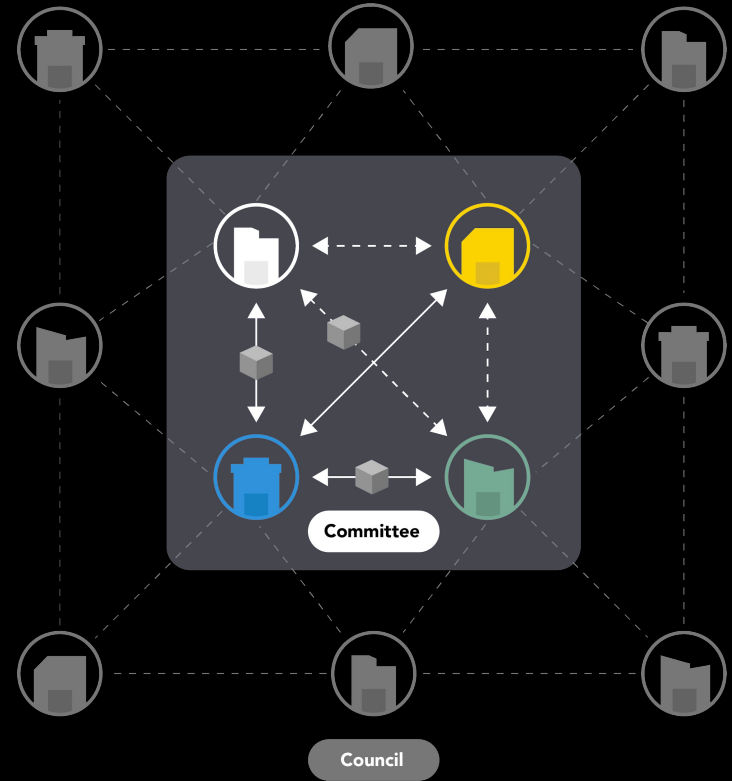

$O(n^2)$ communication complexity

→ **Committee election**

$O(n)$ verification complexity

→ **Committee election**

Sybil attack

create multiple pseudonymous identities to subvert the $3f + 1$ of PBFT

→ **Permissioned Council**

Klaytn Consensus

The staking based Proposer election

The randomness of Committee election

Klaytn Network

Communication

Public or Private or Consortium → **Block Generator (Consortium)**
Block Propagation (Public)
Tx Propagation (Public)
Block / Tx Validation (Consortium / Public)

Single Channel Communication → **Block Propagation Channel**
Transaction Propagation Channel

Klaytn Network Topology

CC Block Generator (Consortium)

EN Tx/Block Propagation (Public)

Klaytn Communication

To ensure **on-time latency** even though transaction congestions, Klaytn network provides a **separate channel** for block dissemination