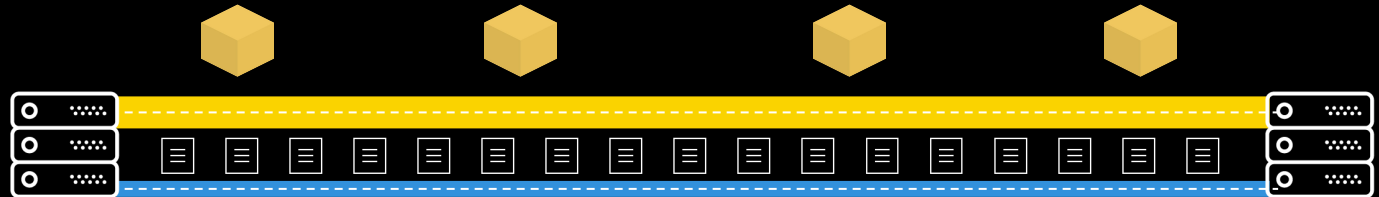

Single Channel Communication → **Block Propagation Channel**
Transaction Propagation Channel

Klaytn Network Topology

CC Block Generator (Consortium)

EN Tx/Block Propagation (Public)

Klaytn Communication

To ensure **on-time latency** even though transaction congestions, Klaytn network provides a **separate channel** for block dissemination

Single Channel

Multi Channel

Storage

No Partition → DB Partition (Block/Receipt/State)

Only State Trie Cache → State Trie Node Cache

Signature

Sequential Signature

Parallel Signature