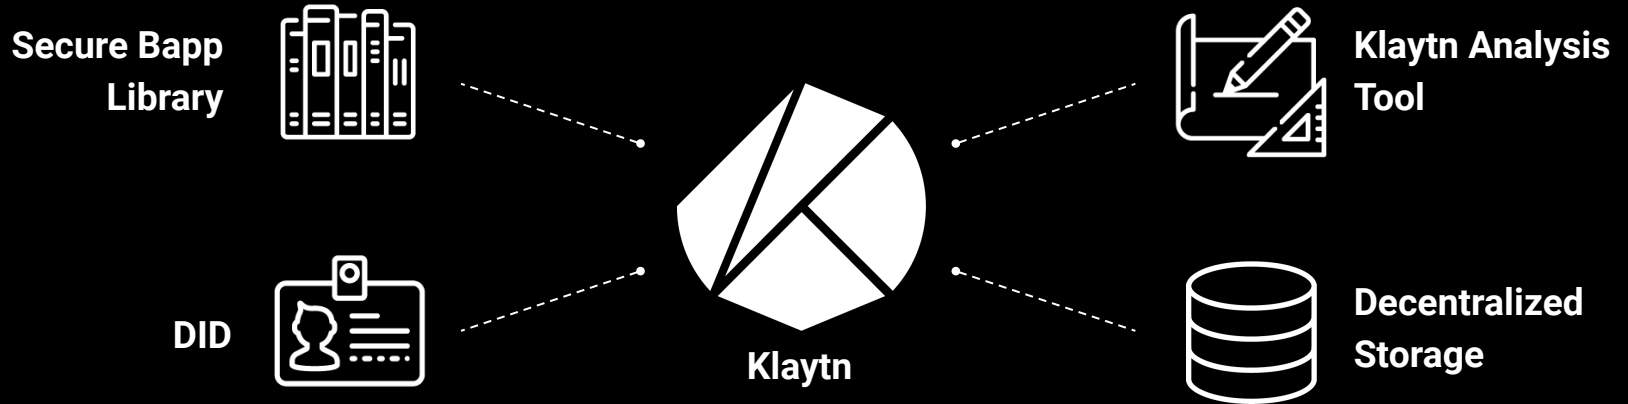

Digital Age

Klaytn Service EcoSystem

Interoperability

Digital Insight

The data in Klaytn will serve users as **useful information** through the **Klaytn EDA**, while enterprise-grade analytics continuously generate **actionable data-driven insights**