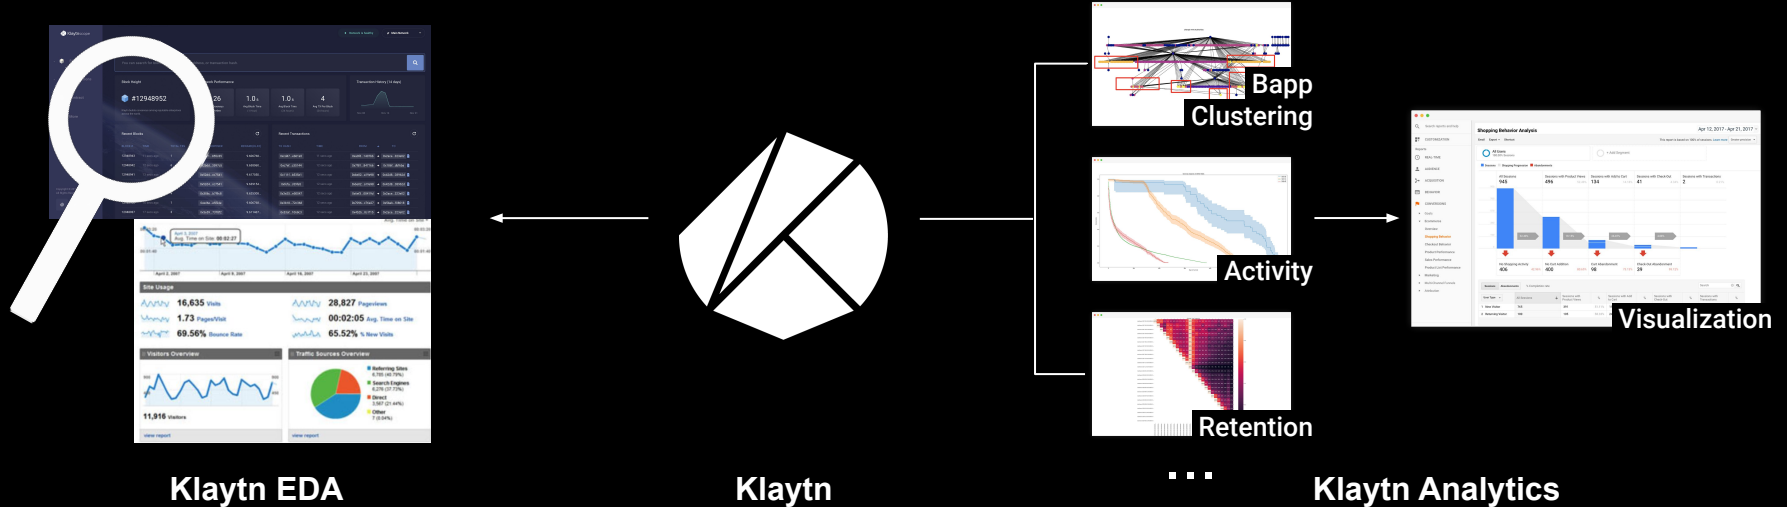

Digital Age

Klaytn Service EcoSystem

Interoperability

Digital Insight

The data in Klaytn will serve users as **useful information** through the **Klaytn EDA**, while enterprise-grade analytics continuously generate **actionable data-driven insights**