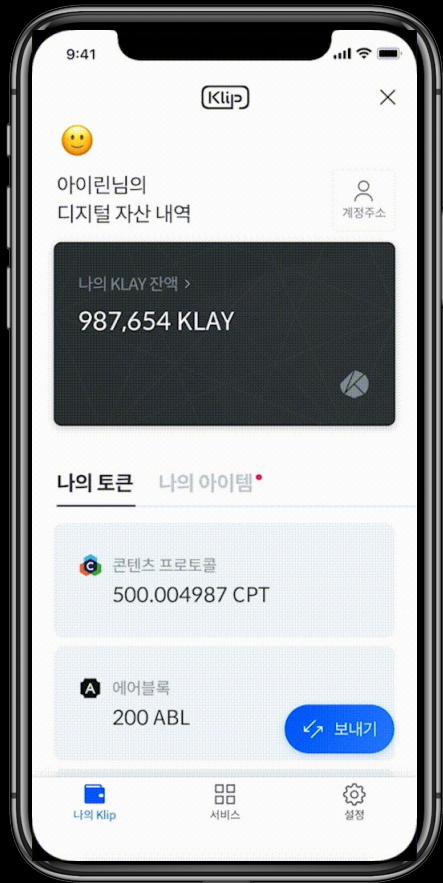

Klaytn API Service (KAS)

Scalable / Reliable / Consistent

BApp

Server

Send Transaction
Transaction History
Transaction Log
Internal
Transaction
Event Subscription
KAS

Klaytn

A **Digital Asset Wallet**
embedded in the **KakaoTalk messenger**
designed for the **mainstream users**