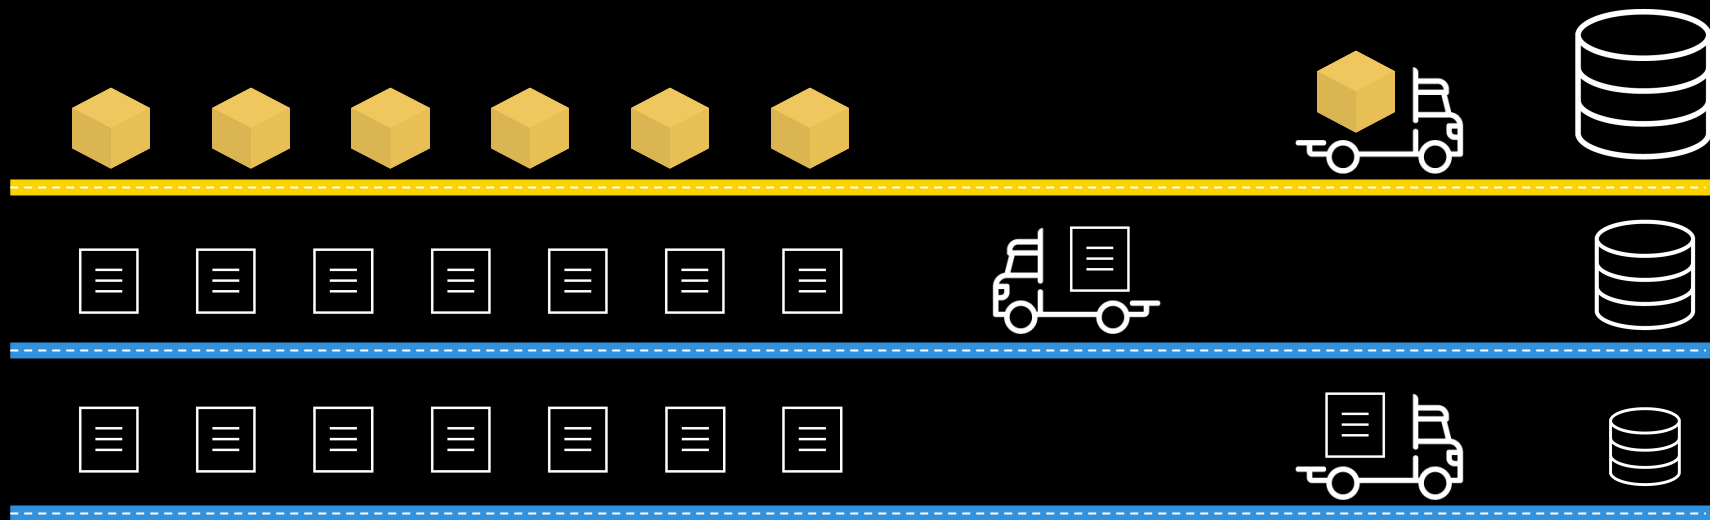

Single Channel

Multi Channel

Storage

No Partition → DB Partition (Block/Receipt/State)

Only State Trie Cache → State Trie Node Cache

Signature

Sequential Signature

Parallel Signature

Klaytn is a High-Performance Blockchain

Low Latency : 1 second

High Throughput : 4,000 TPS

Klaytn Provides a Unique Account & Transaction Model for Improved Security and Usability

Klaytn Account Model for Better User Experience